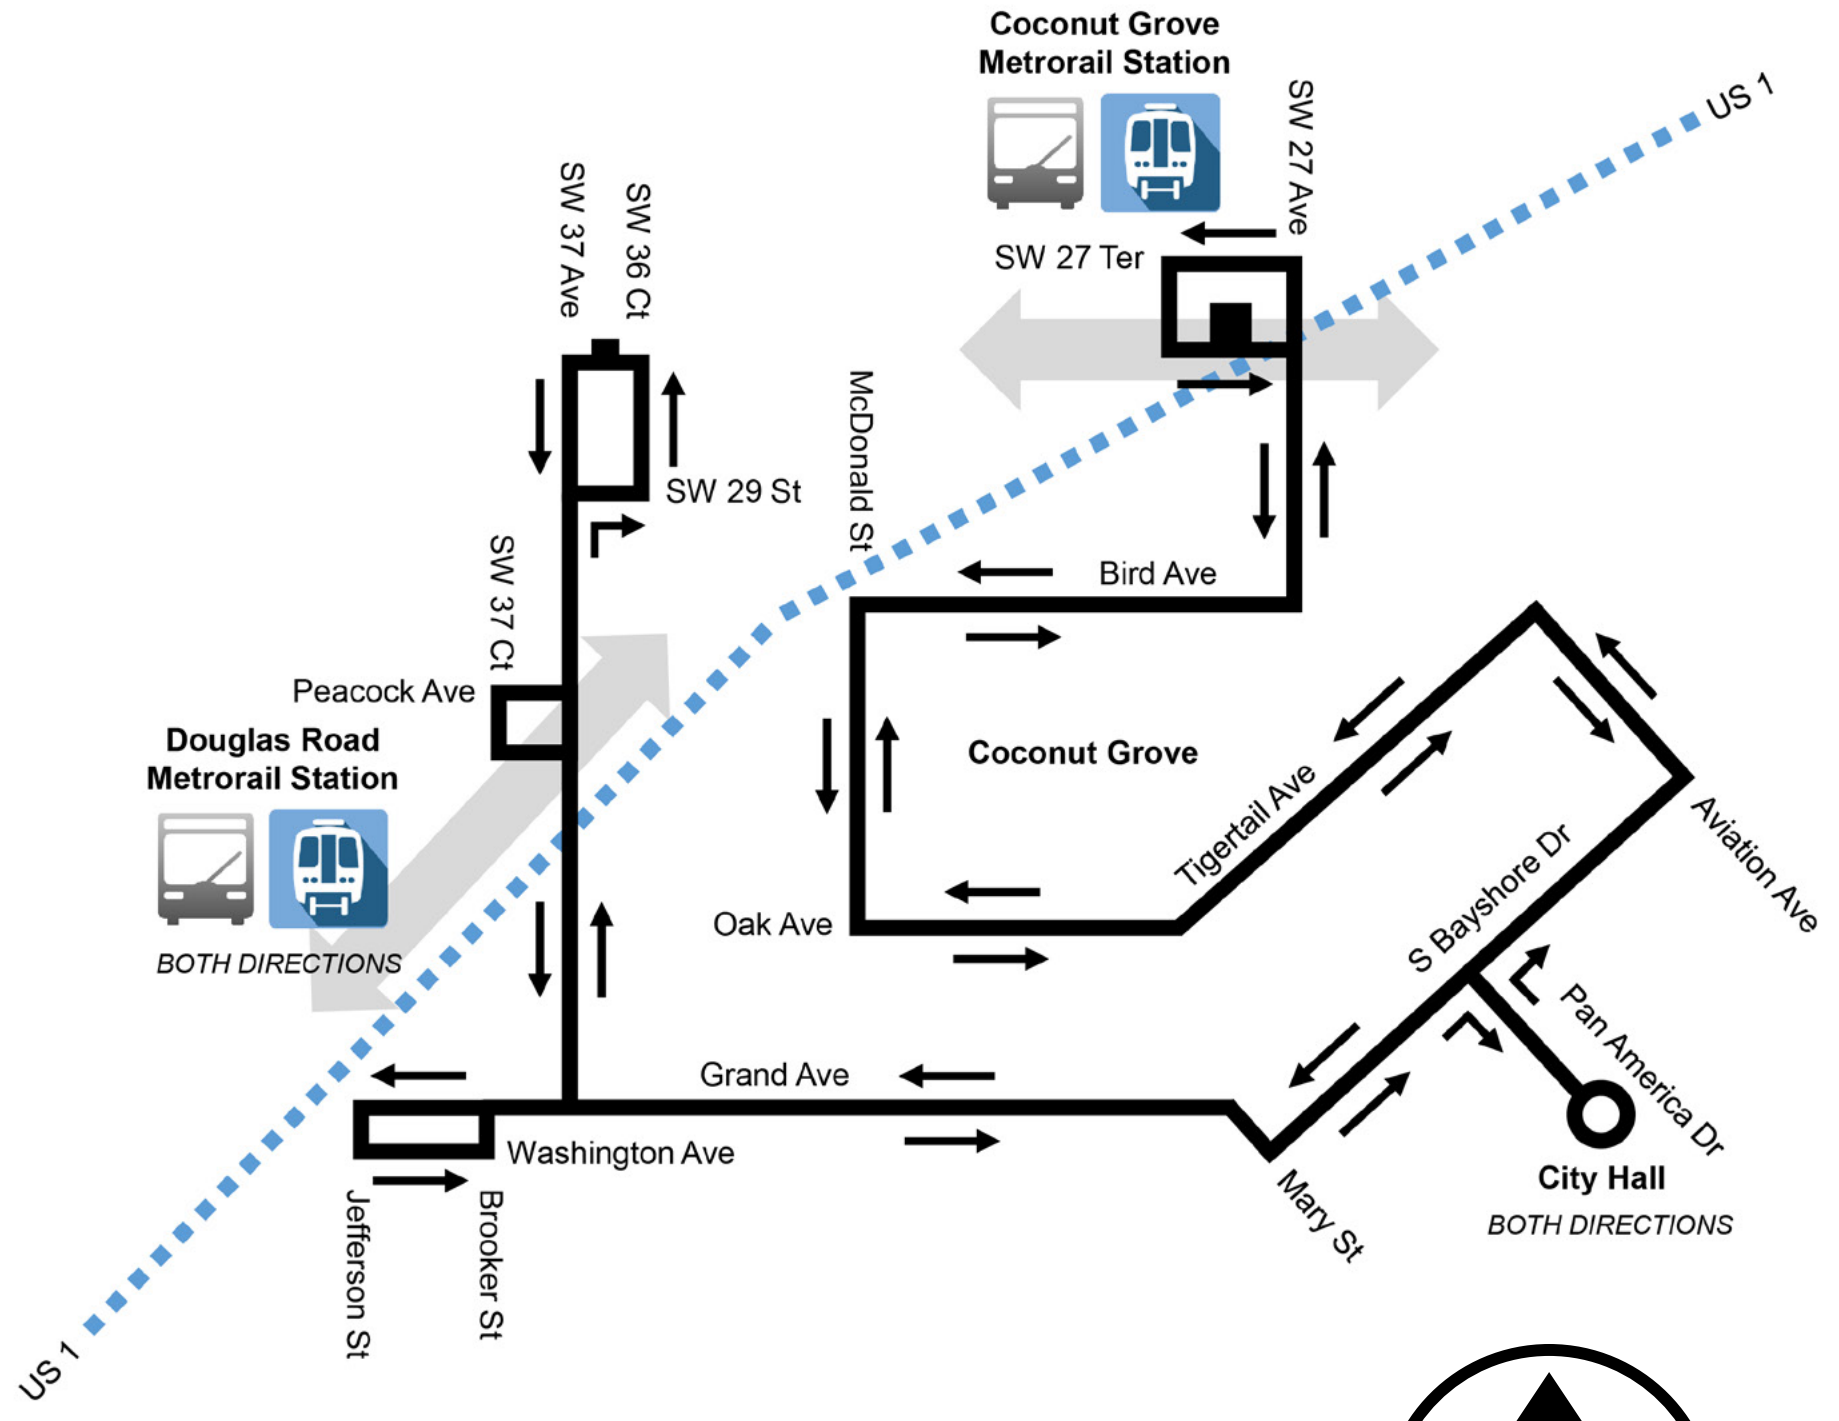

COCONUT GROVE

DOWNLOAD THE APP!

WWW.MIAMITROLLEY.COM

FOR ASSISTANCE CALL: 311
 © miami.trolley x miamitrolley