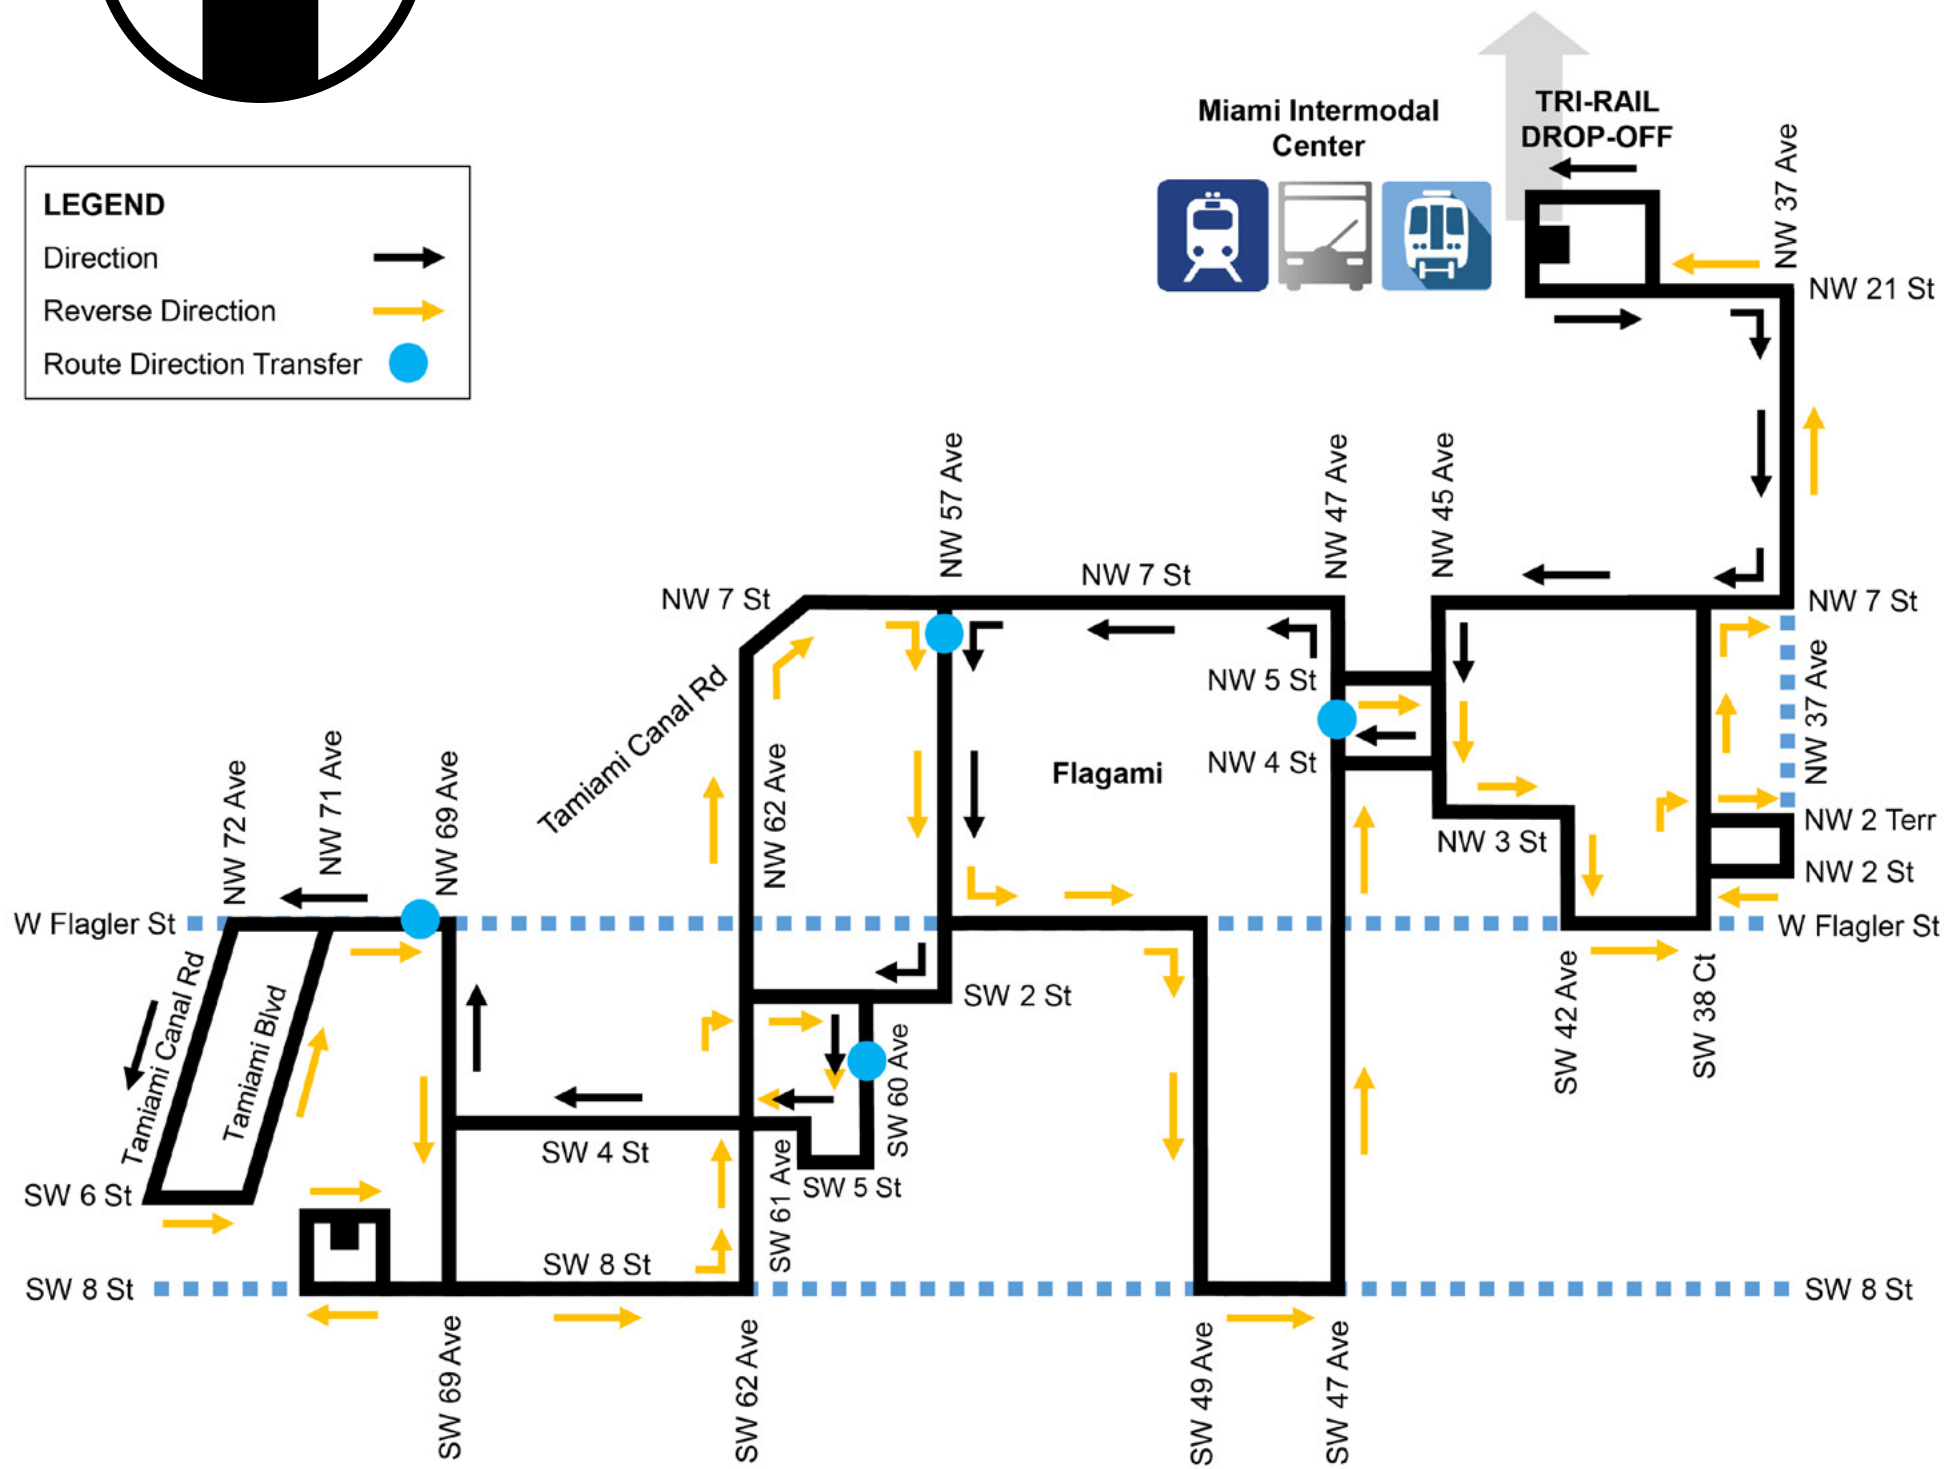

LEGEND

- Direction
- Reverse Direction
- Route Direction Transfer

DOWNLOAD THE APP!

WWW.MIAMITROLLEY.COM

FOR ASSISTANCE CALL: 311
 © miami.trolley x miamitrolley