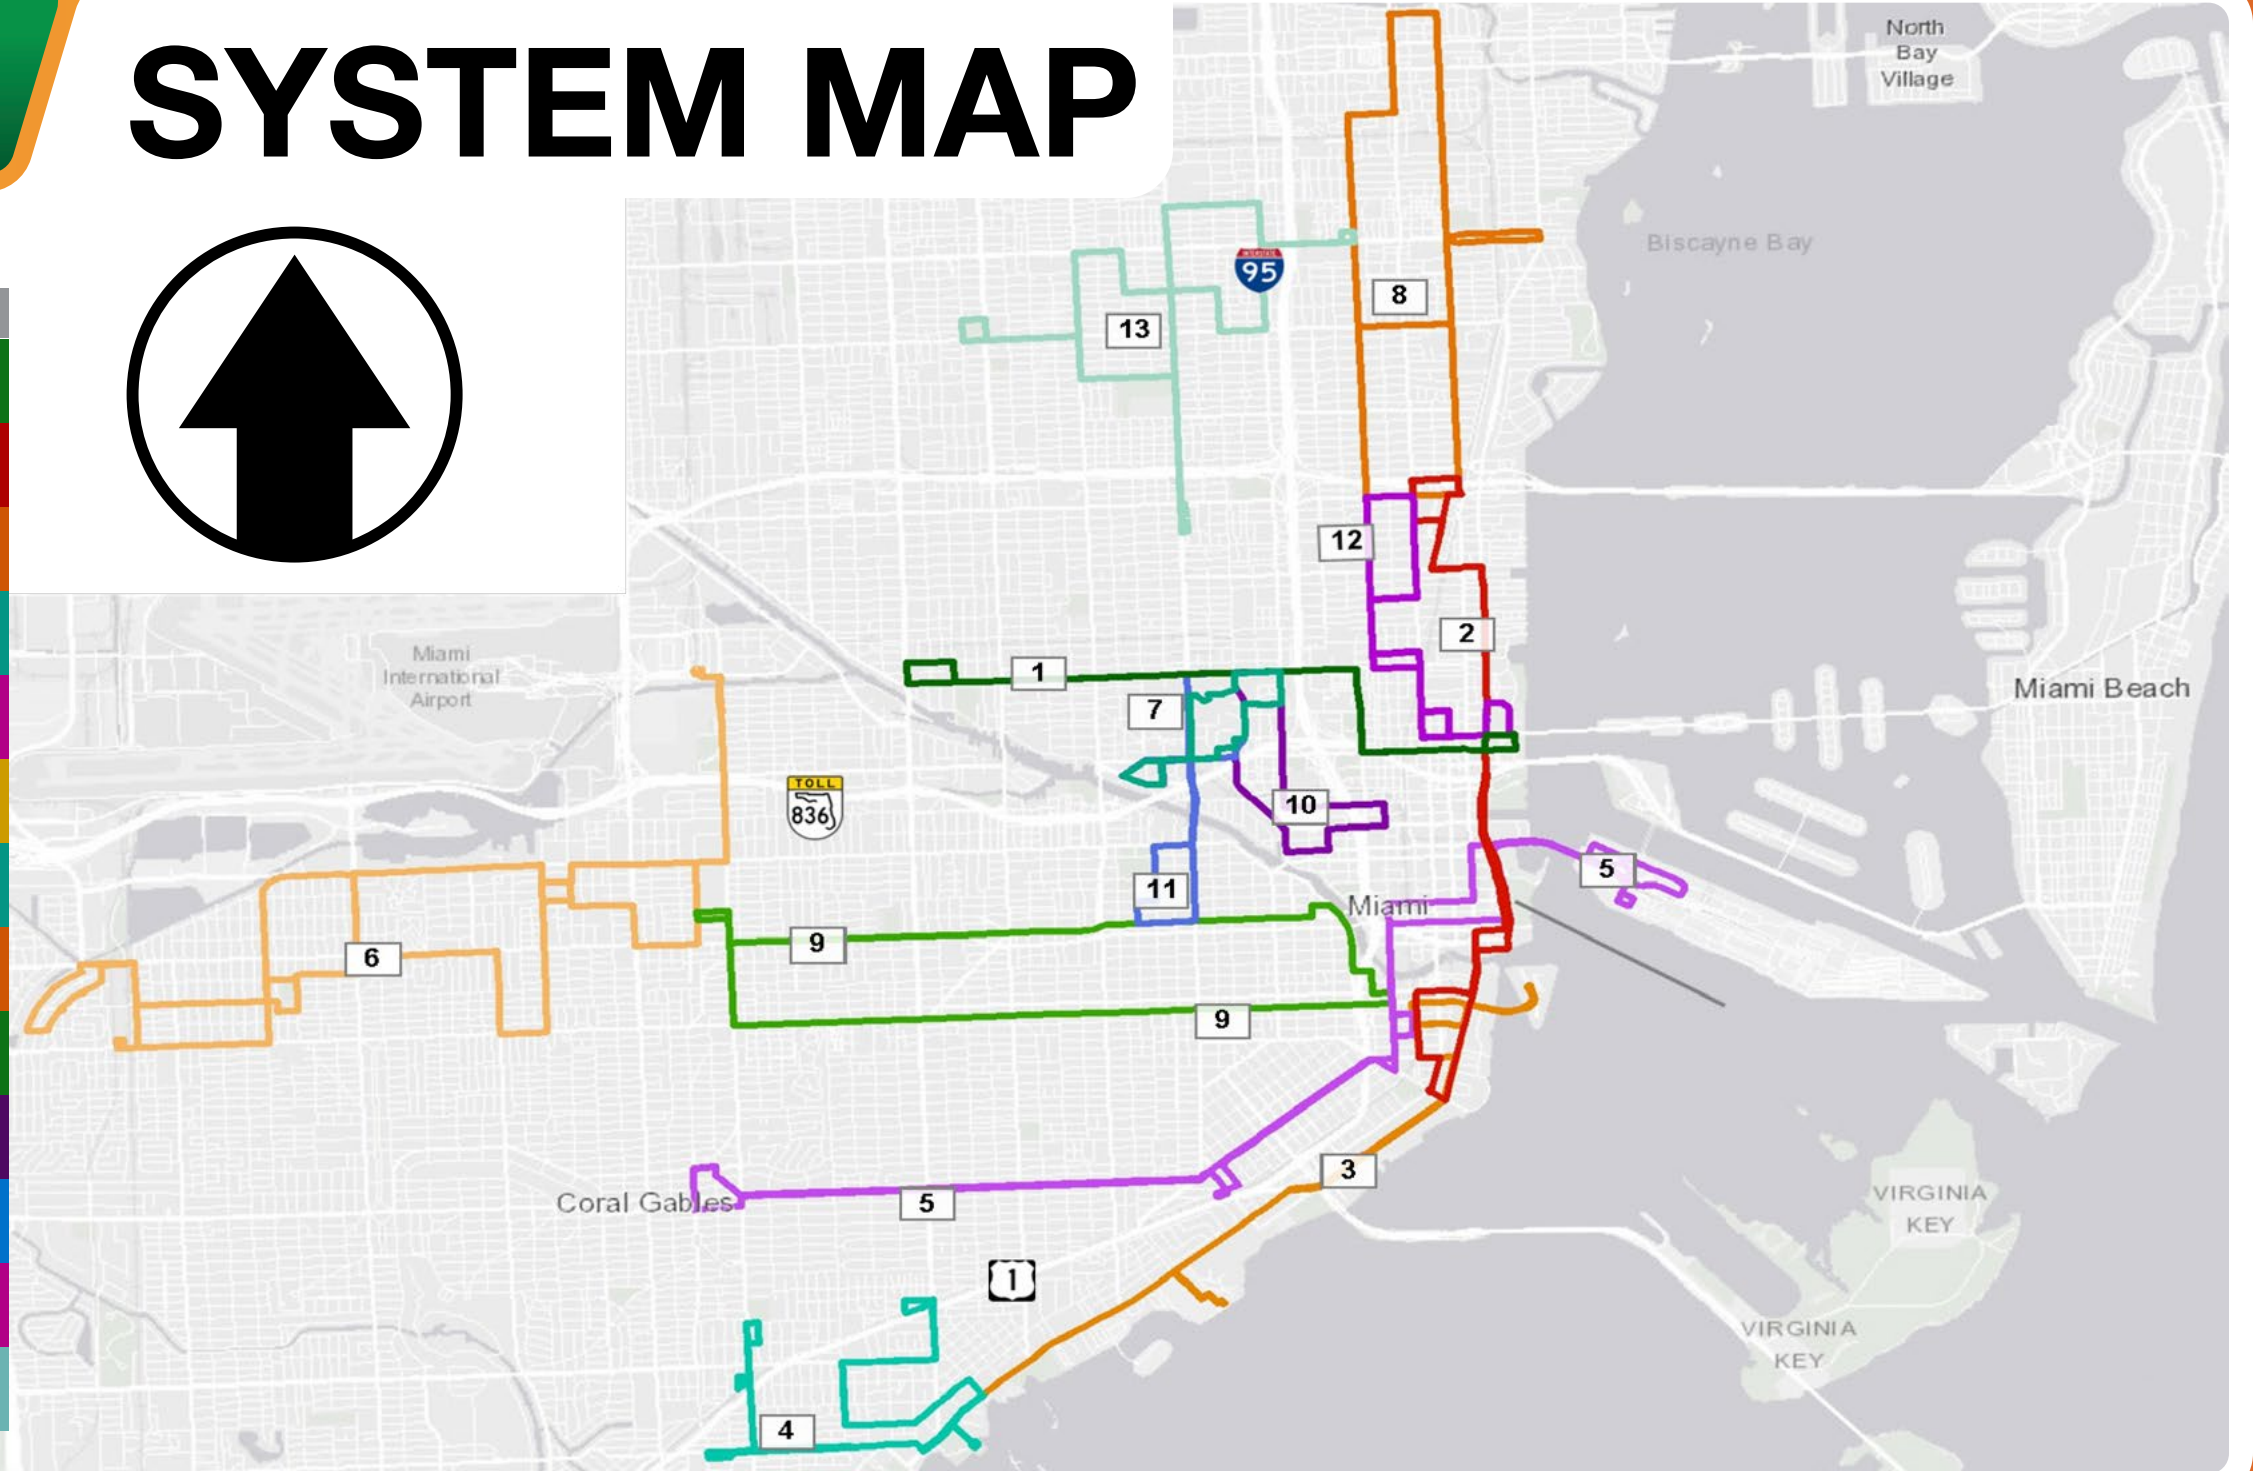

SYSTEM MAP

#	ROUTE	WEEKDAYS & SATURDAY	SUNDAY
1	ALLAPATTAH	6:30am to 7:00pm	8:00am to 8:00pm
2	BISCAYNE	6:30am to 11:00pm	8:00am to 8:00pm
3	BRICKELL	6:30am to 11:00pm	8:00am to 8:00pm
4	COCONUT GROVE	6:30am to 11:00pm	No service
5	CORAL WAY	6:30am to 11:00pm	8:00am to 8:00pm
6	FLAGAMI	6:30am to 11:00pm	No service
7	HEALTH DISTRICT	6:30am to 11:00pm	No service
8	LITTLE HAITI	6:30am to 8:00pm	8:00am to 8:00pm
9	LITTLE HAVANA	6:30am to 11:00pm	8:00am to 8:00pm
10	OVERTOWN	6:30am to 7:00pm**	No service
11	STADIUM	6:30am to 11:00pm	No service
12	WYNWOOD	6:30am to 8:00pm	No service
13	LIBERTY CITY	6:30am to 10:00pm**	No service

** No Saturday Services

DOWNLOAD THE APP!

WWW.MIAMITROLLEY.COM

FOR ASSISTANCE CALL: 311
 © miami.trolley X miamitrolley